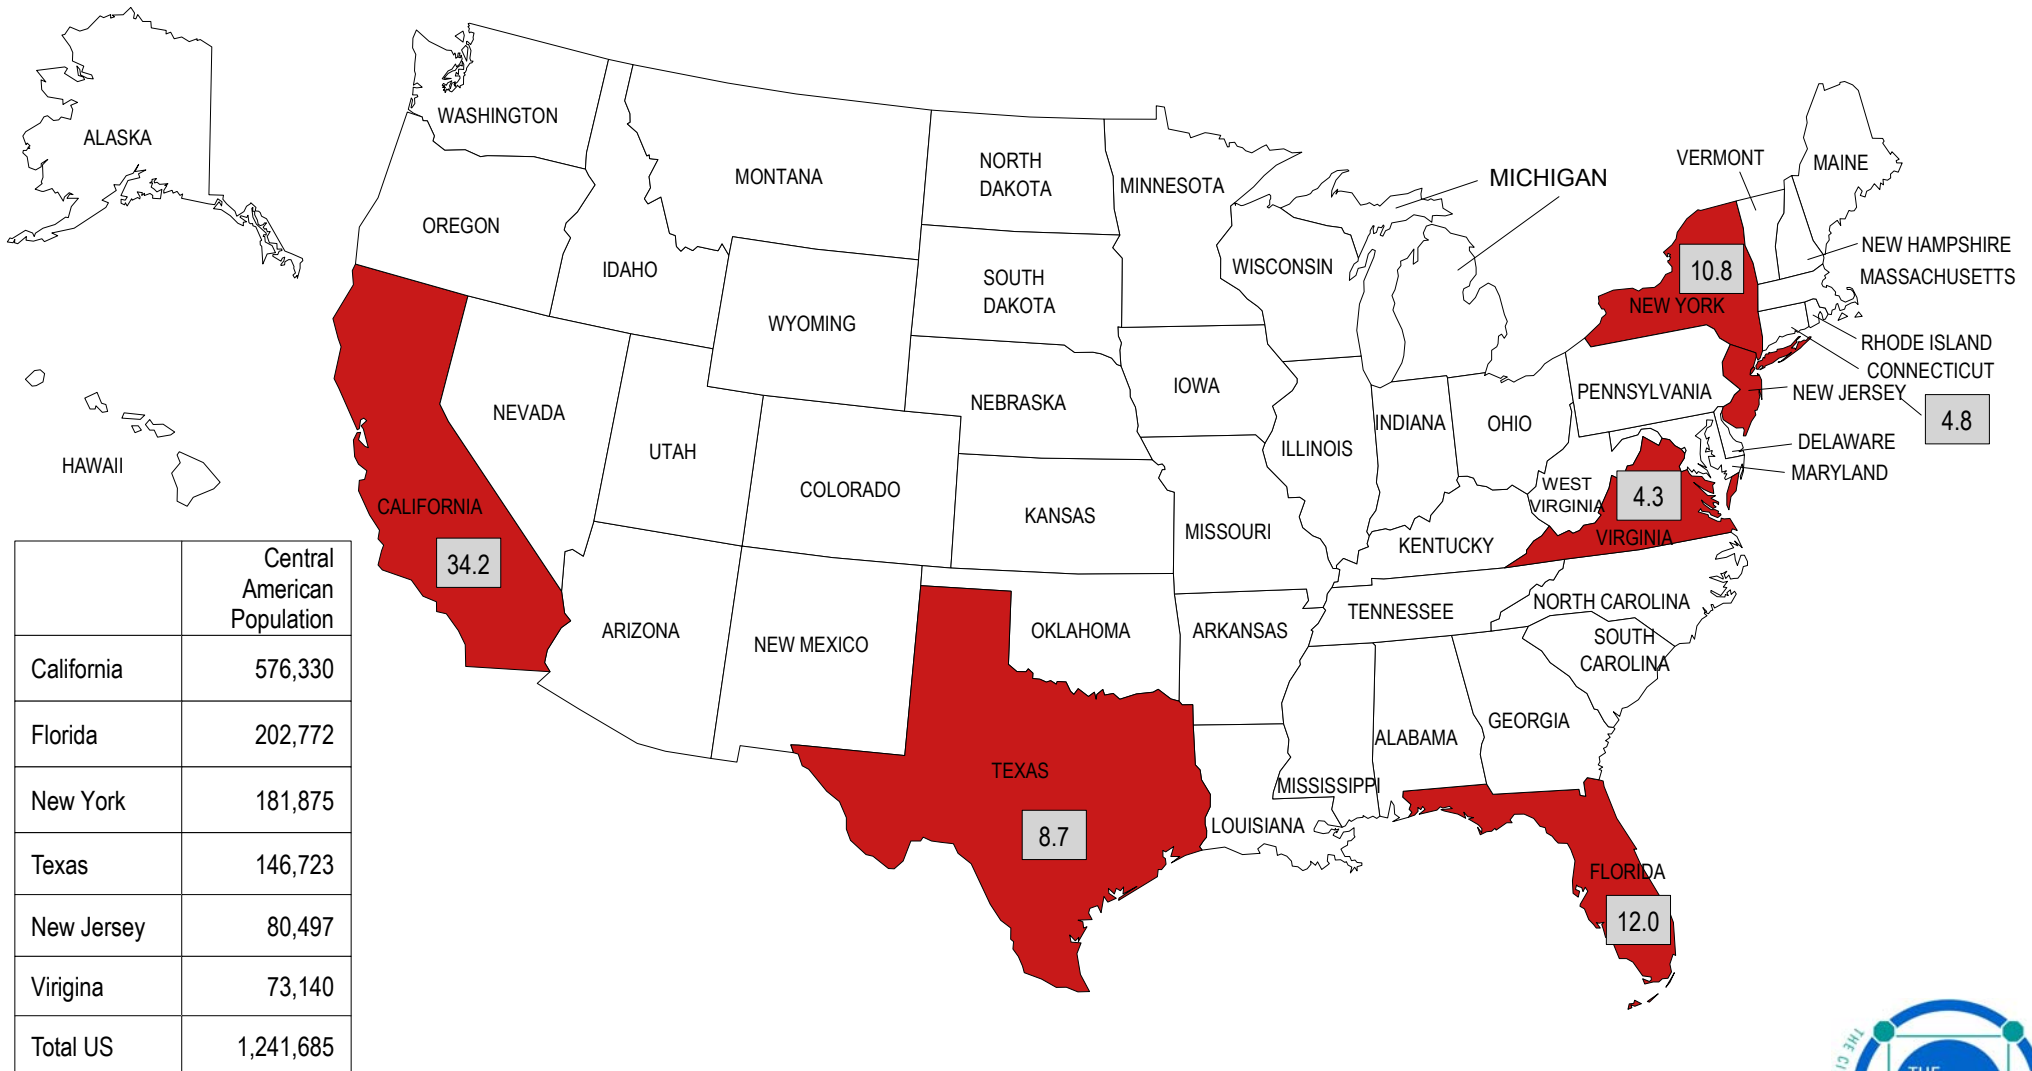

Central American Population of the U.S. in Percentages of Total Central Population, by State, Census 2000
 (largest concentrations)

	Central American Population
California	576,330
Florida	202,772
New York	181,875
Texas	146,723
New Jersey	80,497
Virginia	73,140
Total US	1,241,685

Source: U.S. Census Bureau, Census 2000, Summary File 1 and unpublished data.

Note: Central American includes Costa Rican, Guatemalan, Honduran, Nicaraguan, Panamanian, Salvadoran, and Other Central American (non-specified nationality).