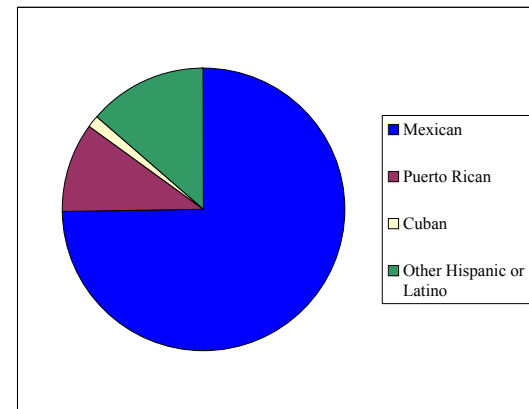

Hispanic Population of Illinois by Region of Origin/Nationality, Census 2000

Hispanic or Latino Origin	Number	Percent
Total population of Illinois	12,419,293	100.0
Hispanic or Latino	1,530,262	12.3
Mexican	1,144,390	74.8
Puerto Rican	157,851	10.3
Cuban	18,438	1.2
Other Hispanic or Latino	209,583	13.7
Dominican (Dominican Republic)	2,934	0.2
Central American (excludes Mexican)	39,377	2.6
Costa Rican	1,258	0.1
Guatemalan	19,790	1.3
Honduran	5,992	0.4
Nicaraguan	1,500	0.1
Panamanian	1,666	0.1
Salvadoran	7,085	0.5
Other Central American	2,086	0.1
South American	38,676	2.5
Argentinean	2,513	0.2
Bolivian	1,217	0.1
Chilean	1,727	0.1
Colombian	11,856	0.8
Ecuadorian	12,060	0.8
Paraguayan	275	--
Peruvian	5,511	0.4
Uruguayan	321	--
Venezuelan	1,562	0.1
Other South American	1,634	0.1
Spaniard	2,055	0.1
All other Hispanic or Latino*	126,541	8.3

Source: U.S. Census Bureau, Census 2000, Summary File 1 and unpublished data.

* Identified on census form as Hispanic or Latino without other nationality or origin references, most likely of Mexican origin.