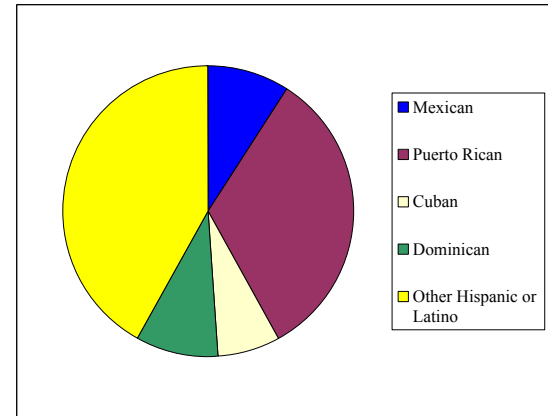

Hispanic Population of New Jersey by Region of Origin/Nationality, Census 2000

Hispanic or Latino Origin	Number	Percent
Total population of New Jersey	8,414,350	100.0
Hispanic or Latino	1,117,191	13.3
Mexican	102,929	9.2
Puerto Rican	366,788	32.8
Cuban	77,337	6.9
Dominican	102,630	9.2
Other Hispanic or Latino	467,507	41.8
Central American (excludes Mexican)	80,497	7.2
Costa Rican	11,175	1.0
Guatemalan	16,992	1.5
Honduran	15,431	1.4
Nicaraguan	4,384	0.4
Panamanian	3,021	0.3
Salvadoran	25,230	2.3
Other Central American	4,264	0.4
South American	177,017	15.8
Argentinean	7,795	0.7
Bolivian	1,755	0.2
Chilean	5,129	0.5
Colombian	65,075	5.8
Ecuadorian	45,392	4.1
Paraguayan	803	0.1
Peruvian	37,672	3.4
Uruguayan	4,079	0.4
Venezuelan	3,962	0.4
Other South American	5,355	0.5
Spaniard	9,183	0.8
All other Hispanic or Latino*	200,810	18.0

Source: U.S. Census Bureau, Census 2000, Summary File 1 and unpublished data.

* Identified on census form as Hispanic or Latino without other nationality or origin references