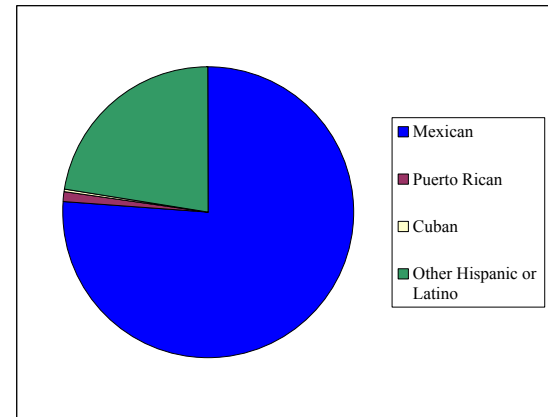

Hispanic Population of Texas by Region of Origin/Nationality, Census 2000

Hispanic or Latino Origin	Number	Percent
Total population of Texas	20,851,820	100.0
Hispanic or Latino	6,669,666	32.0
Mexican	5,071,963	76.0
Puerto Rican	69,504	1.0
Cuban	25,705	0.4
Other Hispanic or Latino	1,502,494	22.5
Dominican (Dominican Republic)	4,296	0.1
Central American (excludes Mexican)	146,723	2.2
Costa Rican	3,302	--
Guatemalan	18,539	0.3
Honduran	24,179	0.4
Nicaraguan	7,487	0.1
Panamanian	7,076	0.1
Salvadoran	79,204	1.2
Other Central American	6,936	0.1
South American	51,428	0.8
Argentinean	4,711	0.1
Bolivian	1,879	--
Chilean	2,934	--
Colombian	20,404	0.3
Ecuadorian	3,565	0.1
Paraguayan	308	--
Peruvian	8,013	0.1
Uruguayan	703	--
Venezuelan	6,305	0.1
Other South American	2,606	--
Spaniard	7,202	0.1
All other Hispanic or Latino*	1,292,845	19.4