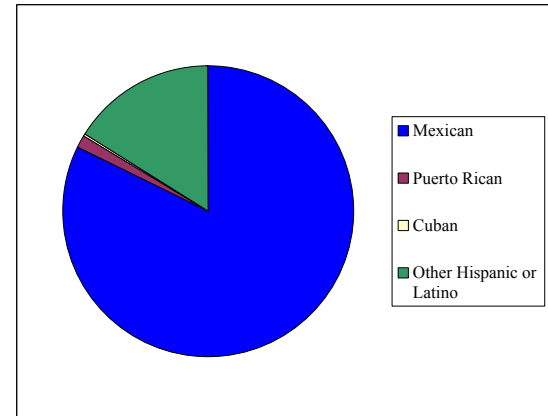

**Hispanic Population of Arizona by Region of Origin/Nationality, Census 2000**

Hispanic or Latino Origin	Number	Percent
Total population of Arizona	5,130,632	100.0
Hispanic or Latino	1,295,617	25.3
Mexican	1,065,578	82.2
Puerto Rican	17,587	1.4
Cuban	5,272	0.4
Other Hispanic or Latino	207,180	16.0
Dominican (Dominican Republic)	892	0.1
Central American (excludes Mexican)	13,075	1.0
Costa Rican	702	0.1
Guatemalan	4,356	0.3
Honduran	1,365	0.1
Nicaraguan	847	0.1
Panamanian	1,158	0.1
Salvadoran	3,704	0.3
Other Central American	943	0.1
South American	8,112	0.6
Argentinean	959	0.1
Bolivian	258 --	
Chilean	791	0.1
Colombian	2,437	0.2
Ecuadorian	760	0.1
Paraguayan	39	--
Peruvian	1,498	0.1
Uruguayan	146	--
Venezuelan	695	0.1
Other South American	529 --	
Spaniard	2,224	0.2
All other Hispanic or Latino*	182,877	14.1