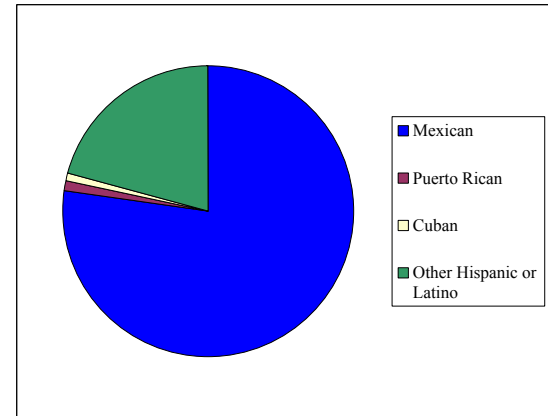

**Hispanic Population of California by Region of Origin/Nationality, Census 2000**

Hispanic or Latino Origin	Number	Percent
Total population of California	33,871,648	100.0
Hispanic or Latino	10,966,556	32.4
Mexican	8,455,926	77.1
Puerto Rican	140,570	1.3
Cuban	72,286	0.7
Other Hispanic or Latino	2,297,774	21.0
Dominican (Dominican Republic)	5,047	0.0
Central American (excludes Mexican)	576,330	5.3
Costa Rican	13,232	0.1
Guatemalan	143,500	1.3
Honduran	30,372	0.3
Nicaraguan	51,336	0.5
Panamanian	10,688	0.1
Salvadoran	272,999	2.5
Other Central American	54,203	0.5
South American	161,822	1.5
Argentinean	23,218	0.2
Bolivian	6,619	0.1
Chilean	13,530	0.1
Colombian	33,275	0.3
Ecuadorian	18,115	0.2
Paraguayan	586	--
Peruvian	44,200	0.4
Uruguayan	1,639	--
Venezuelan	5,511	0.1
Other South American	15,129	0.1
Spaniard	22,459	0.2
All other Hispanic or Latino*	1,532,116	14.0