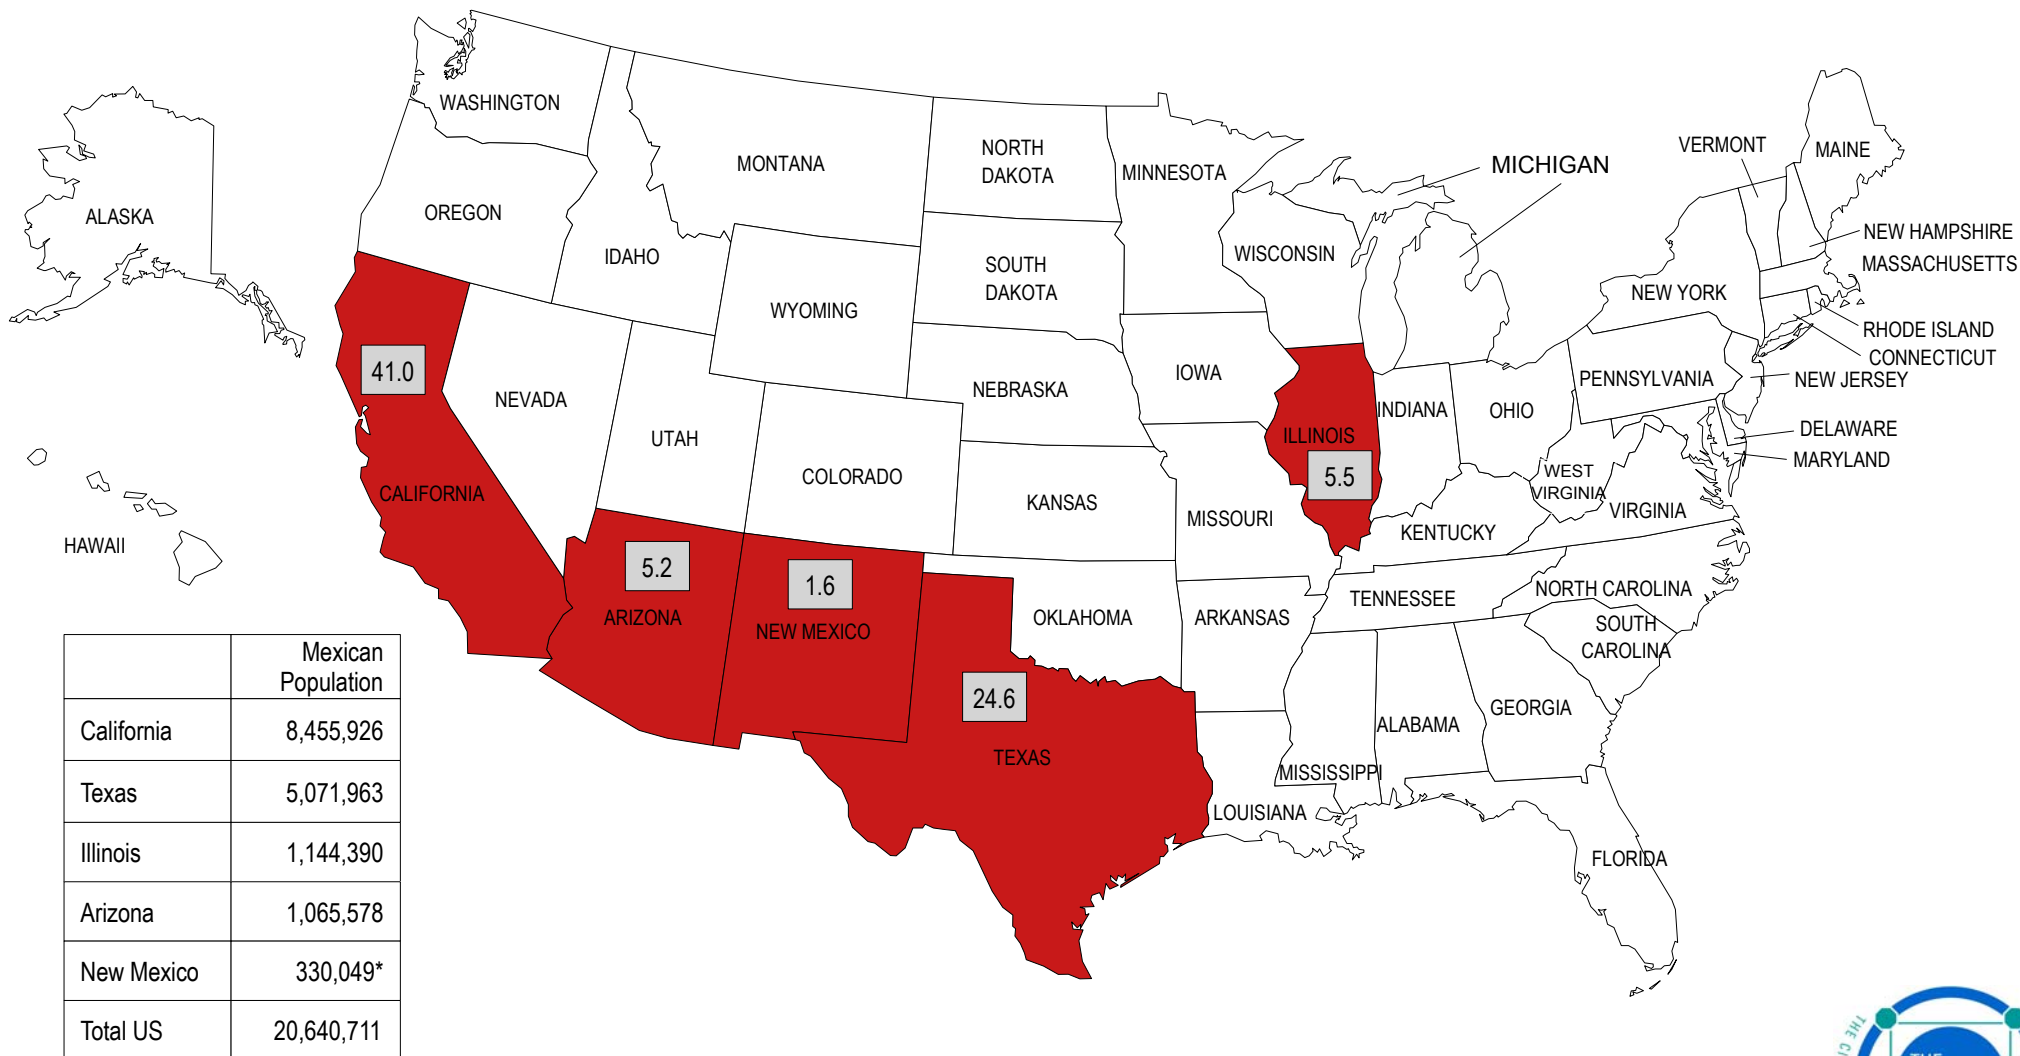

Mexican-Origin Population of the U.S. in Percentages of Total Mexican-Origin Population, by State, Census 2000
 (largest concentrations)

Source: U.S. Census Bureau, Census 2000, Summary File 1 and unpublished data.

Note: 55% of the New Mexican Hispanic population (421,890 people) were classified as 'other' Hispanic. It is likely that a large portion of these were of Mexican origin.