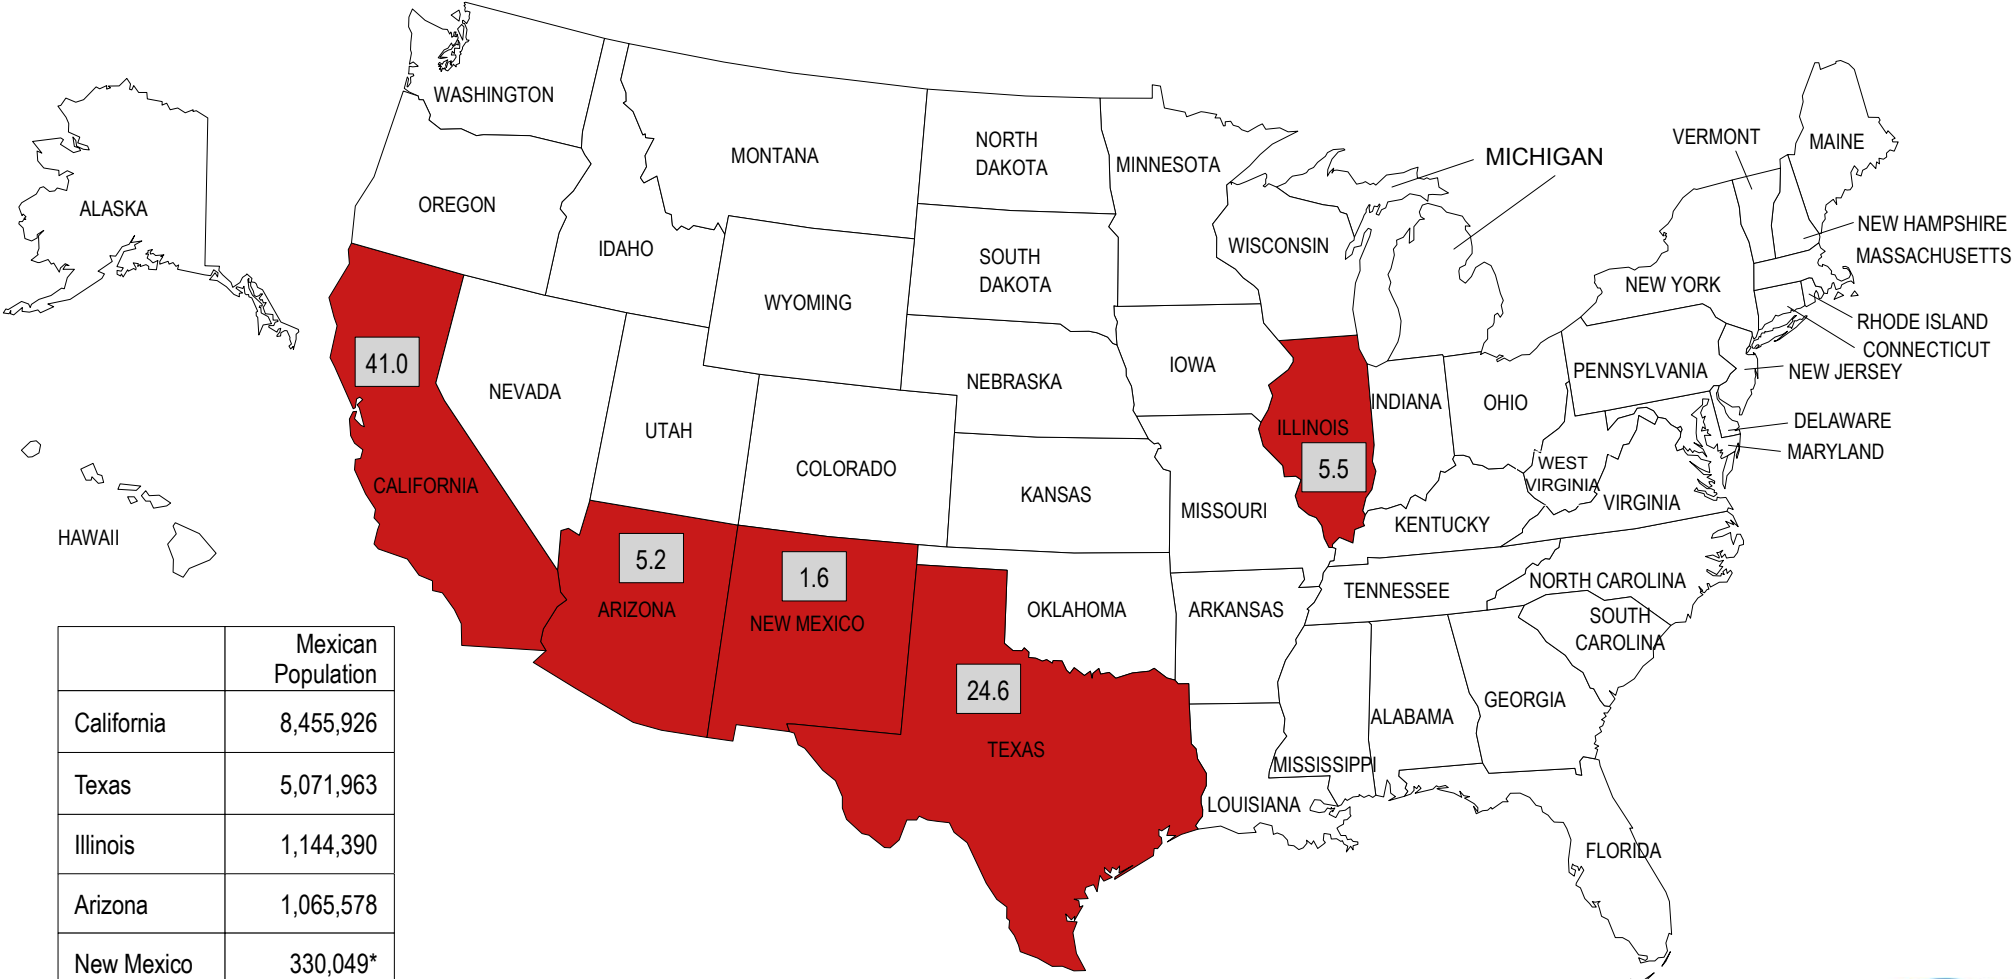

Mexican-Origin Population of the U.S. in Percentages of Total Mexican-Origin Population, by State, Census 2000  
 (largest concentrations)

	Mexican Population
California	8,455,926
Texas	5,071,963
Illinois	1,144,390
Arizona	1,065,578
New Mexico	330,049*
Total US	20,640,711

Source: U.S. Census Bureau, Census 2000, Summary File 1 and unpublished data.

Note: 55% of the New Mexican Hispanic population (421,890 people) were classified as 'other' Hispanic. It is likely that a large portion of these were of Mexican origin.