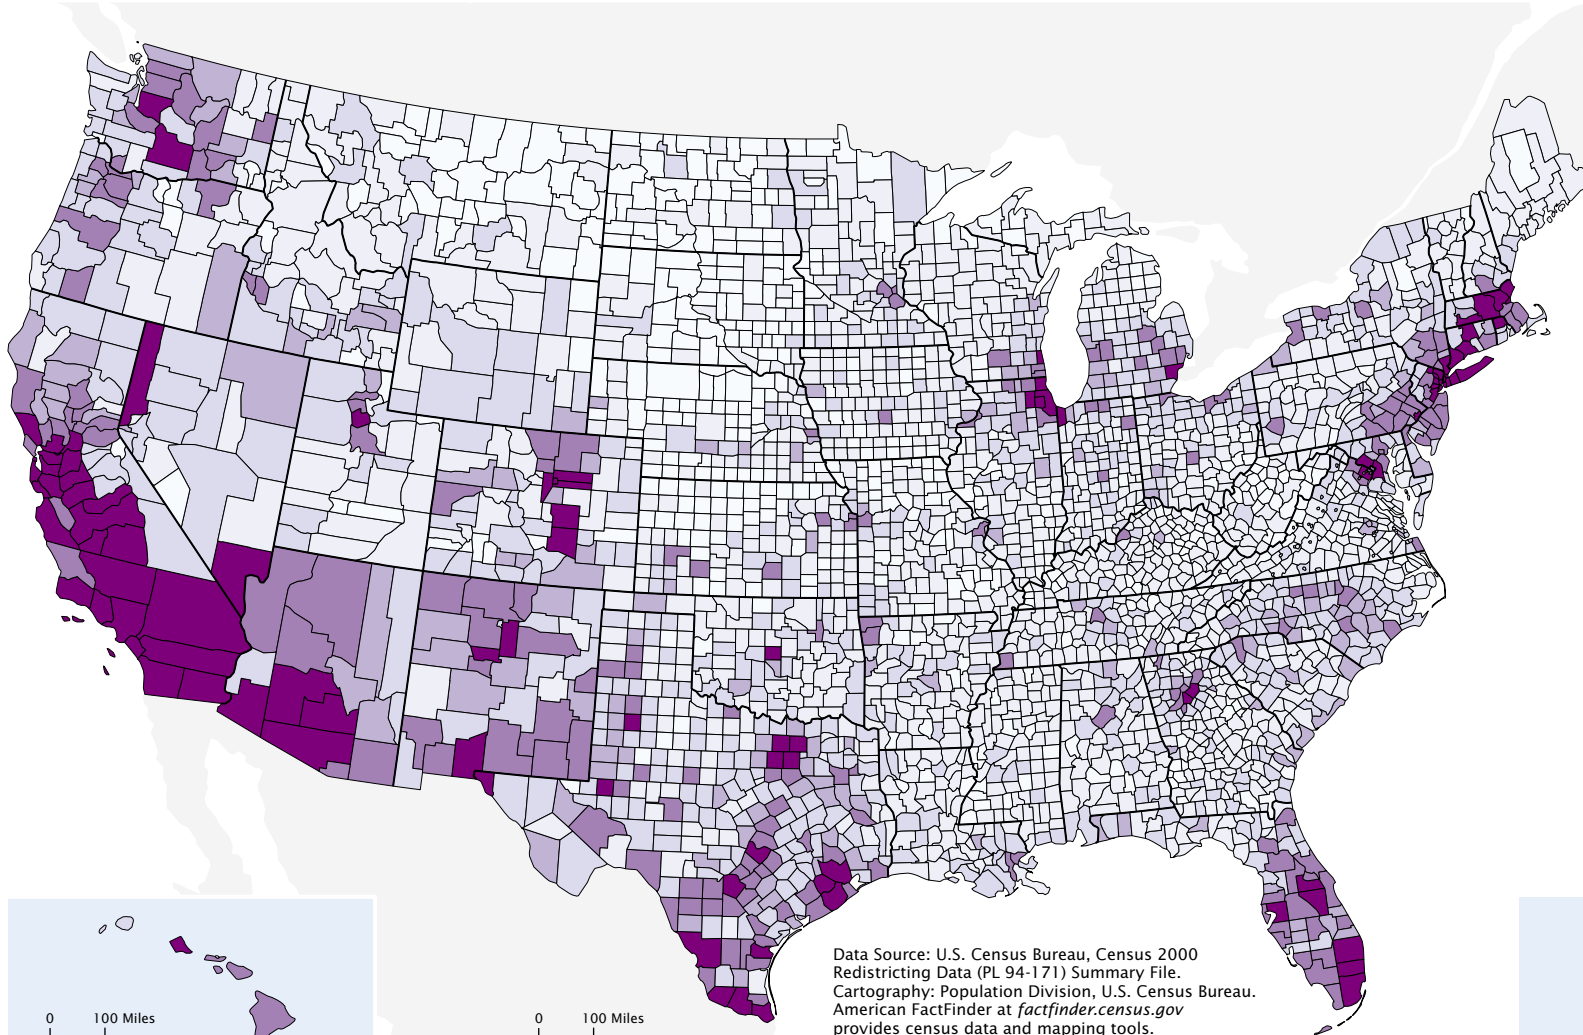

Number of People, 2000 Hispanic or Latino Origin All Races

All races:
Number of people
indicating Hispanic
or Latino origin
by state

All races:
Number of people
indicating Hispanic
or Latino origin
by county

Data Source: U.S. Census Bureau, Census 2000
Redistricting Data (PL 94-171) Summary File.
Cartography: Population Division, U.S. Census Bureau.
American FactFinder at factfinder.census.gov
provides census data and mapping tools.